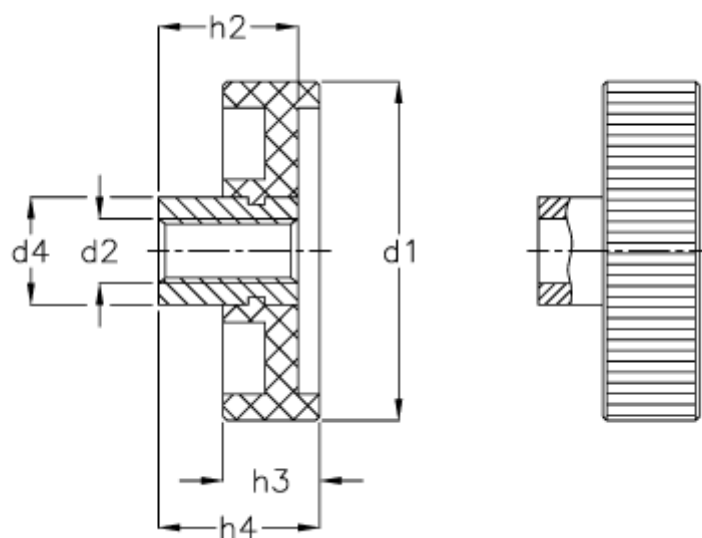

Article number: 20226KT63M10
Description: E+G Handwheel
GN 226-KT-63-M10

Measures

$d1 = 63$
 $d2 = M 10$
 $d4 = 20$
 $h1 = 30$
 $h2 = 24$
 $h3 = 18$